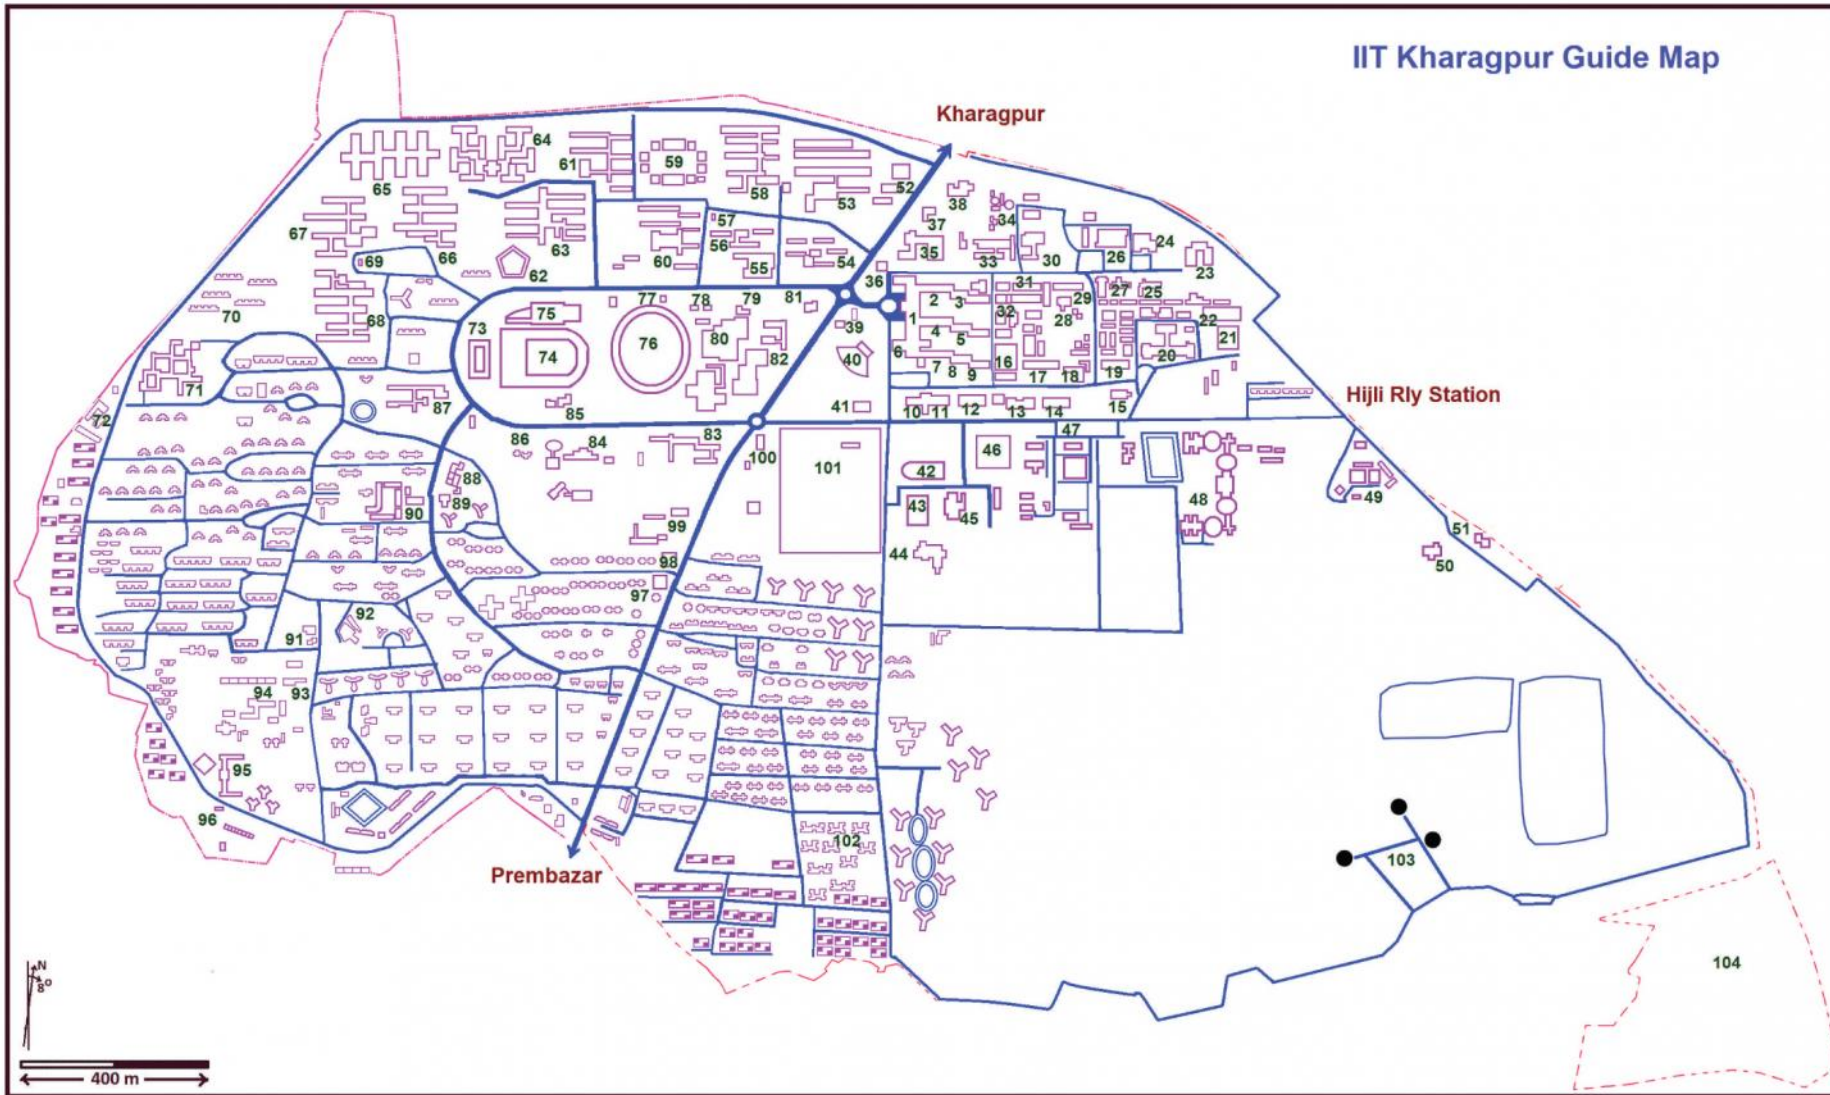

IIT Kharagpur Guide Map

- 62 H J B Hall
- 63 J C B Hall
- 64 MMM Hall
- 65 L B S Hall
- 66 Patel Hall
- 67 Nehru Hall
- 68 Azad Hall
- 69 Krishna Travels
- 70 Z H Hall
- 71 B R A Hall
- 72 NCC
- 73 Swimming Pool
- 74 Lake
- 75 Gymkhana
- 75 Axis Bank ATM
- 76 Jnan Ghosh Stadium
- 77 Vegeis
- 78 CCD
- 78 Heritage
- 78 Saraj Travels
- 79 HMC Office
- 80 R L B Hall
- 81 Police Out Post
- 82 IG-SN-MT Halls
- 83 S Nivedita Hall
- 84 Tech. Guest House
- 85 Technology Club
- 86 Director's Bunglow
- 87 Hospital
- 88 Kazi Nazrul Manch
- 89 Staff Club
- 90 SBI ATM
- 90 Tech. Market
- 90 PNB
- 91 Hijli Tel. Exchange
- 92 D A V Model School
- 92 St. Agnes Shool
- 94 Hijli High School
- 95 Kendriya Vidyalaya
- 96 Petrol Pump
- 97 Dreamland
- 98 Sahara
- 99 V Guest House
- 100 SBI ATM
- 100 Tikka
- 101 Tata Sports Complex
- 102 VSRC
- 103 Helipads
- 104 BCR Medical Inst.

- 1 Administrative Offices
- 1 Main Building
- 1 Syndicate Bank
- 2 Mathematics
- 3 Electrical Engg.
- 4 Physics
- 5 Chemistry
- 6 Netaji Auditorium
- 7 Rubber Technology
- 8 Humanities & Social Sc.
- 9 Geology/Geophysics

- 45 JCB Lab Complex
- 46 Computer and Info.
- 46 Education Tech.
- 46 Information Tech.
- 46 G S Sanyal School
- 46 A M Hall
- 46 Takshila
- 47 Agri. & Food Eng.
- 48 Nalanda Complex
- 49 Central Stores
- 50 Cen. Rly. Research
- 51 Rural Develop.